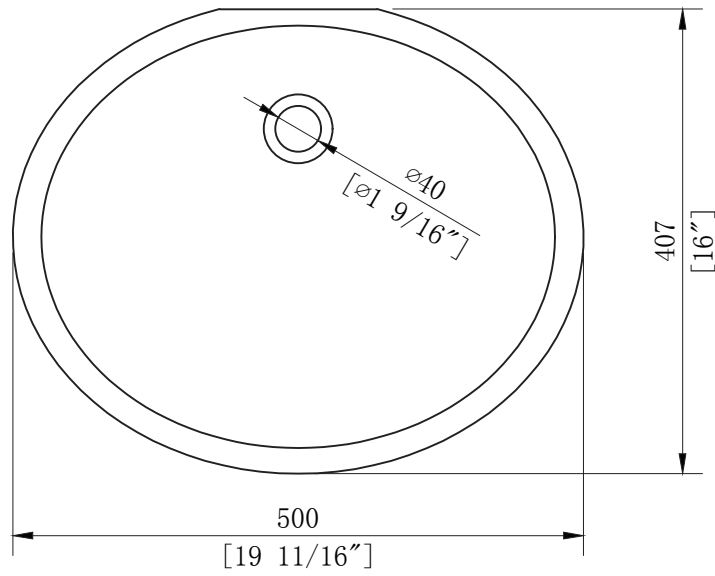

WATER CREATION

MODEL: CW-QUEEN48

MODEL: CW-QUEEN48

MODEL: CW-QUEEN48

MODEL: CW-QUEEN48

MODEL: QUEEN-M-2136

MODEL: QUEEN-M-2136

MODEL: F2-0009