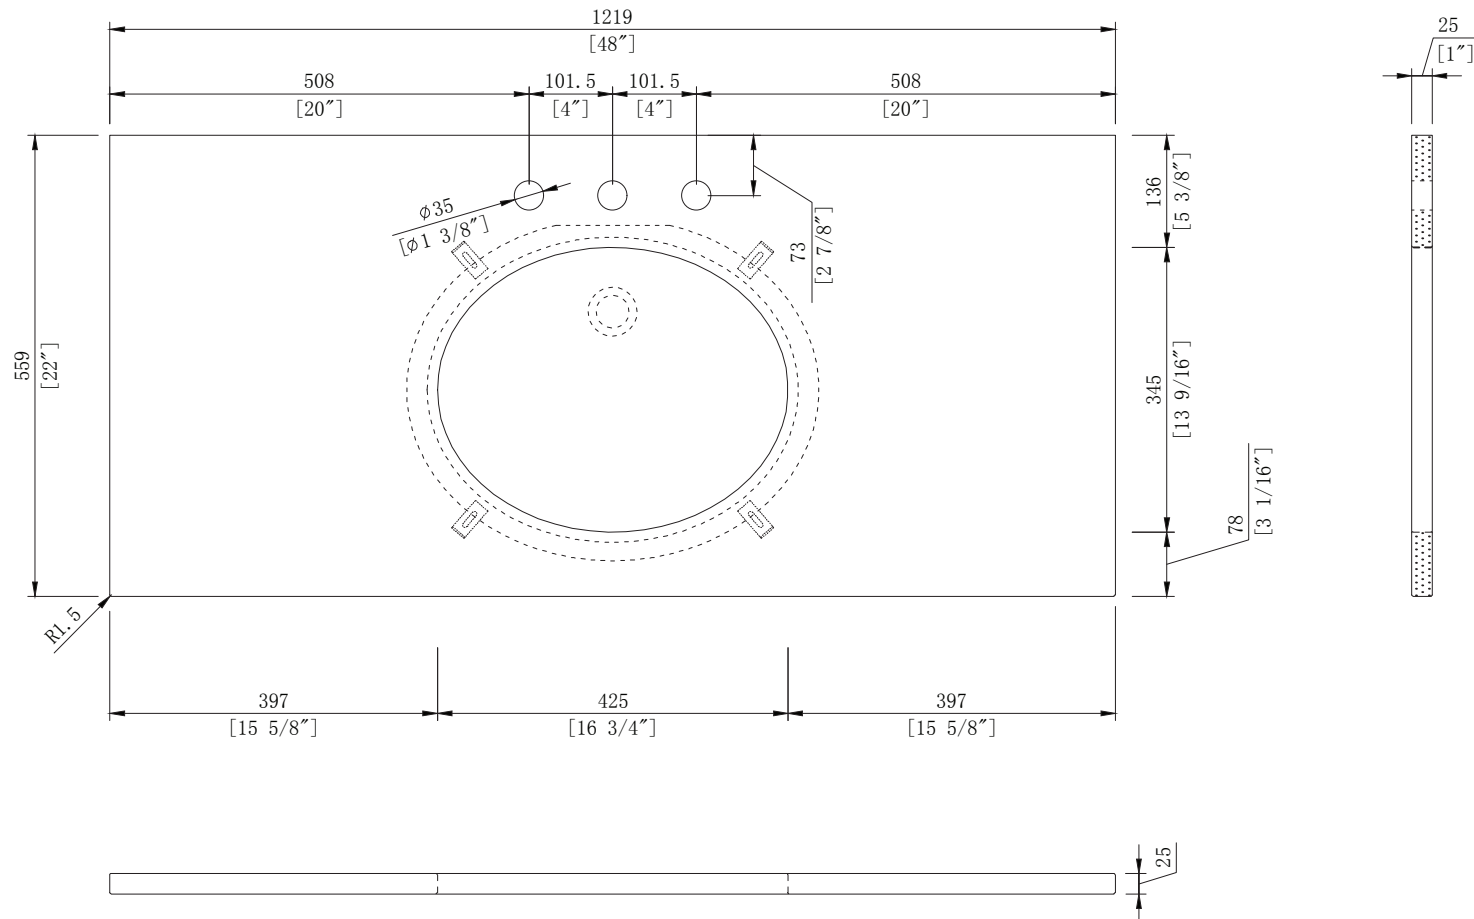

WATER CREATION

MODEL: CW-QUEEN48

MODEL: CW-QUEEN48

MODEL: CW-QUEEN48

MODEL: CW-QUEEN48

MODEL: QUEEN-M-2136

MODEL: QUEEN-M-2136

MODEL: F2-0009