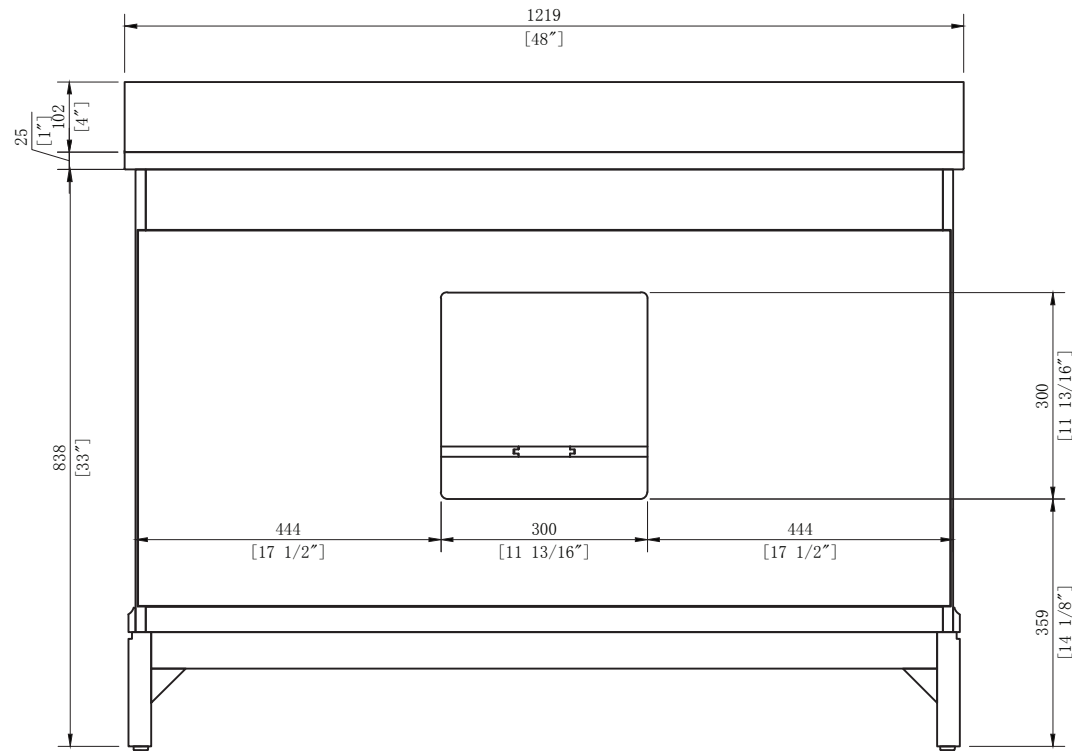

WATER CREATION

MODEL: CW-QUEEN48

MODEL: CW-QUEEN48

MODEL: CW-QUEEN48

MODEL: CW-QUEEN48

MODEL: QUEEN-M-2136

MODEL: QUEEN-M-2136

MODEL: F2-0009