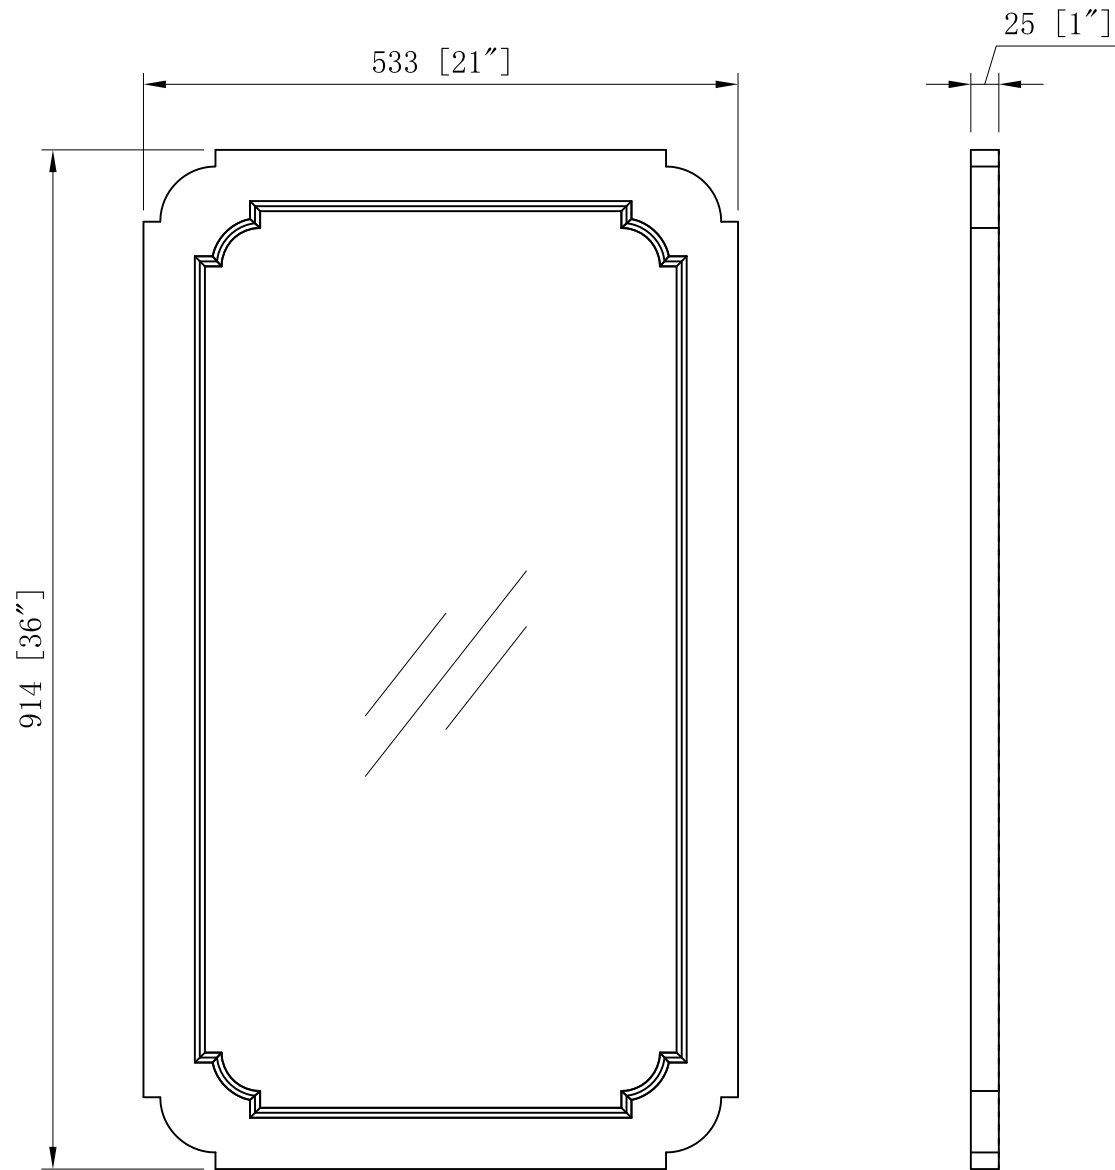

WATER CREATION

MODEL: CW-QUEEN48

MODEL: CW-QUEEN48

MODEL: CW-QUEEN48

MODEL: CW-QUEEN48

MODEL: QUEEN-M-2136

MODEL: QUEEN-M-2136

MODEL: F2-0009