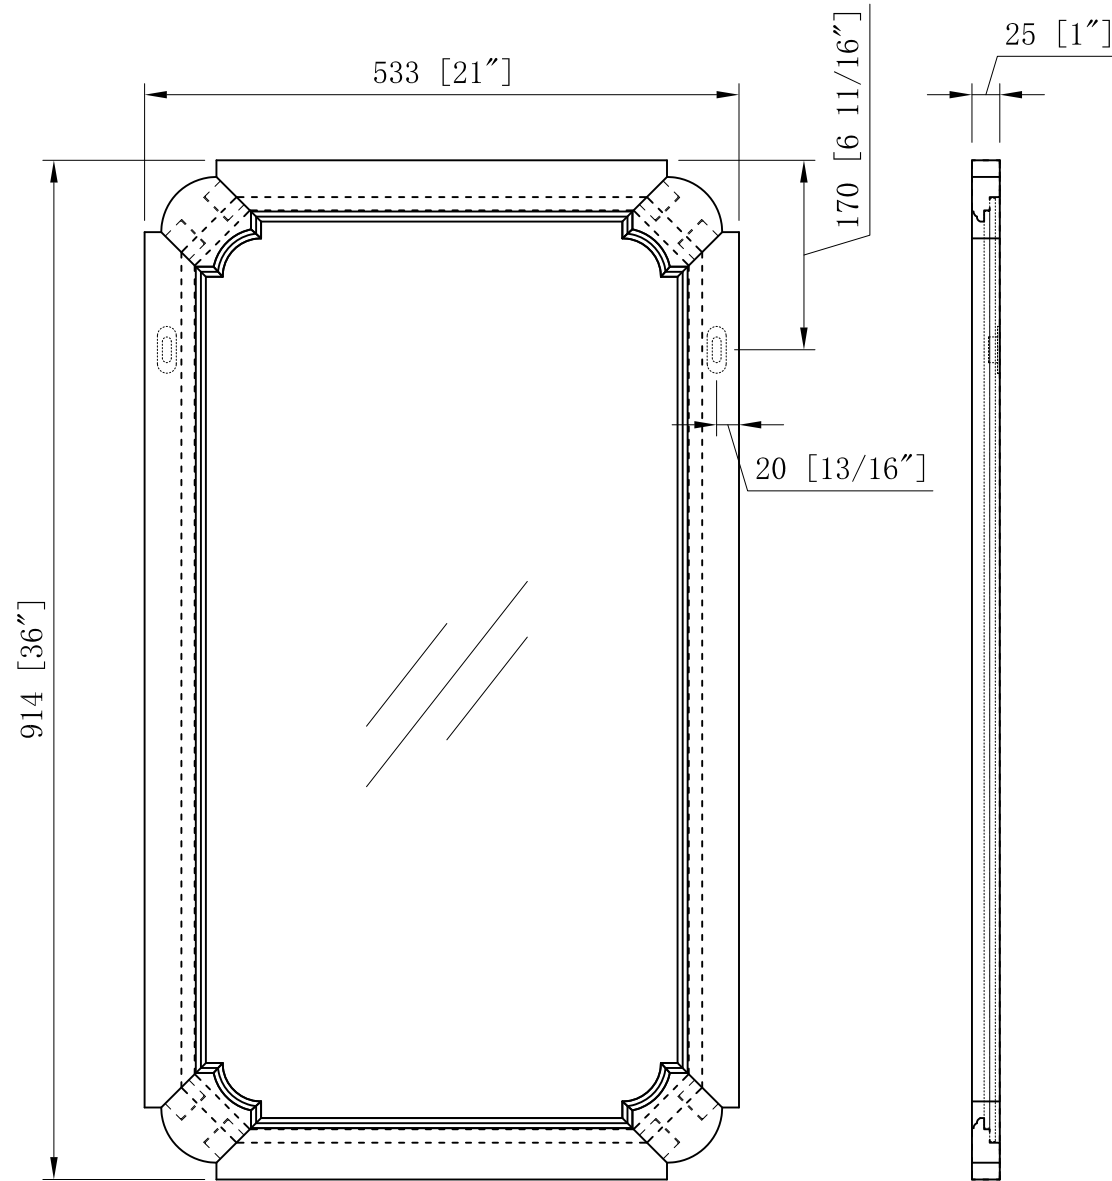

WATER CREATION

MODEL: CW-QUEEN48

MODEL: CW-QUEEN48

MODEL: CW-QUEEN48

MODEL: CW-QUEEN48

MODEL: QUEEN-M-2136

MODEL: QUEEN-M-2136

MODEL: F2-0009